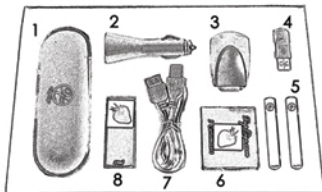

Refills Available in 17 flavors in High Medium Low and No Nicotine:

Tobacco
Menthol
Apple
Banana
Blueberry

Cherry
Chocolate
Coconut
Coffee
Dark Rum

Grape
Mango
Melon
Peach
Raspberry

Strawberry
Vanilla